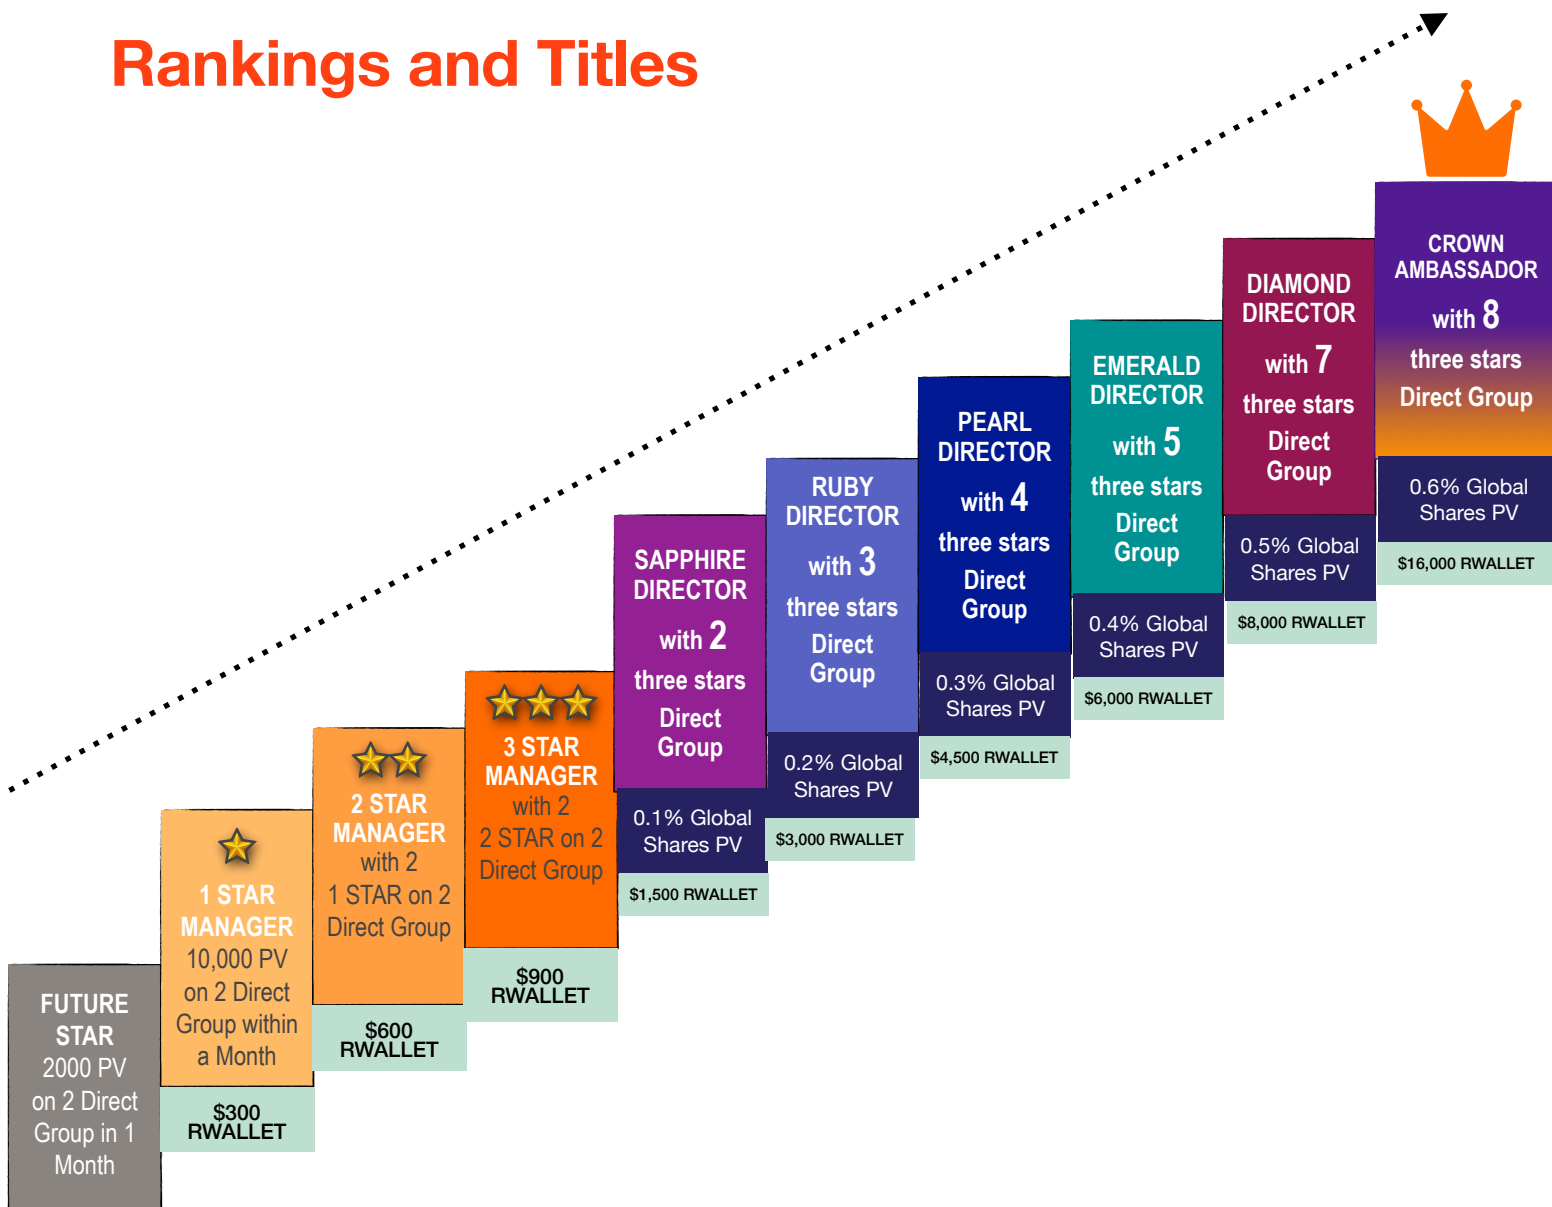

2. **Product Point Vouchers** - this bonus is used to redeem products.

- Silver = 35% - \$70 .00
- Gold = 40% - \$240.00
- Diamond = 50% - \$1000.00

3. **Every Level Pairing Bonus** - pays you 1 pair @ 40% (first package that matches per level) every level @ infinity.

5. **Matching Bonus** - Earn 10% on all your 1st Direct from their Pairing Bonus Daily, 5% from the direct of your 1st direct up to the 4th Level as a Silver. Up to 5th Level as a Gold and up to the 6th Level as a Diamond.

6. **Unilevel Bonus** - Earnings from the \$30 monthly maintenance equivalent to 21PV.

Being qualified allows you to receive 3% of the total PV generated by your 4 generations of directly referred groups. When each of your Direct Personal Sponsored Group (DPSG) maintains 210 PV (21 PV x 10), you gain eligibility for UniLevel bonuses that can be extended to two additional generations. 1 DPSG Up to 10pax active = Override Up to 6 Generations. 2 DPSG Up to 10pax active = Override Up to 8 Generations. 3 DPSG Up to 10pax active = Override Up to 10 Generations. 4 DPSG Up to 10pax active = Override Up to 12 Generations. 5 DPSG Up to 10pax active = Override Up to 14 Generations. 6 DPSG Up to 10pax active = Override Up to 16 Generations. 7 DPSG Up to 10pax active = Override Up to 18 Generations. 8 DPSG Up to 10pax active = Override Up to 20 Generations. Accumulated product points to your Bonus Redemption Wallet, providing you with a diverse range of redemption options.

INCOME DISTRIBUTION:

1. INCOME FROM UNILEVEL = 100% CASH

2. INCOME FROM SPONSORSHIP, LEVEL PAIRING, PAIRING BONUS AND MATCHING BONUS IS SUBJECT TO:

- ☆ 80% - CASH
- ☆ 20% - PRODUCT POINTS

Rankings and Titles